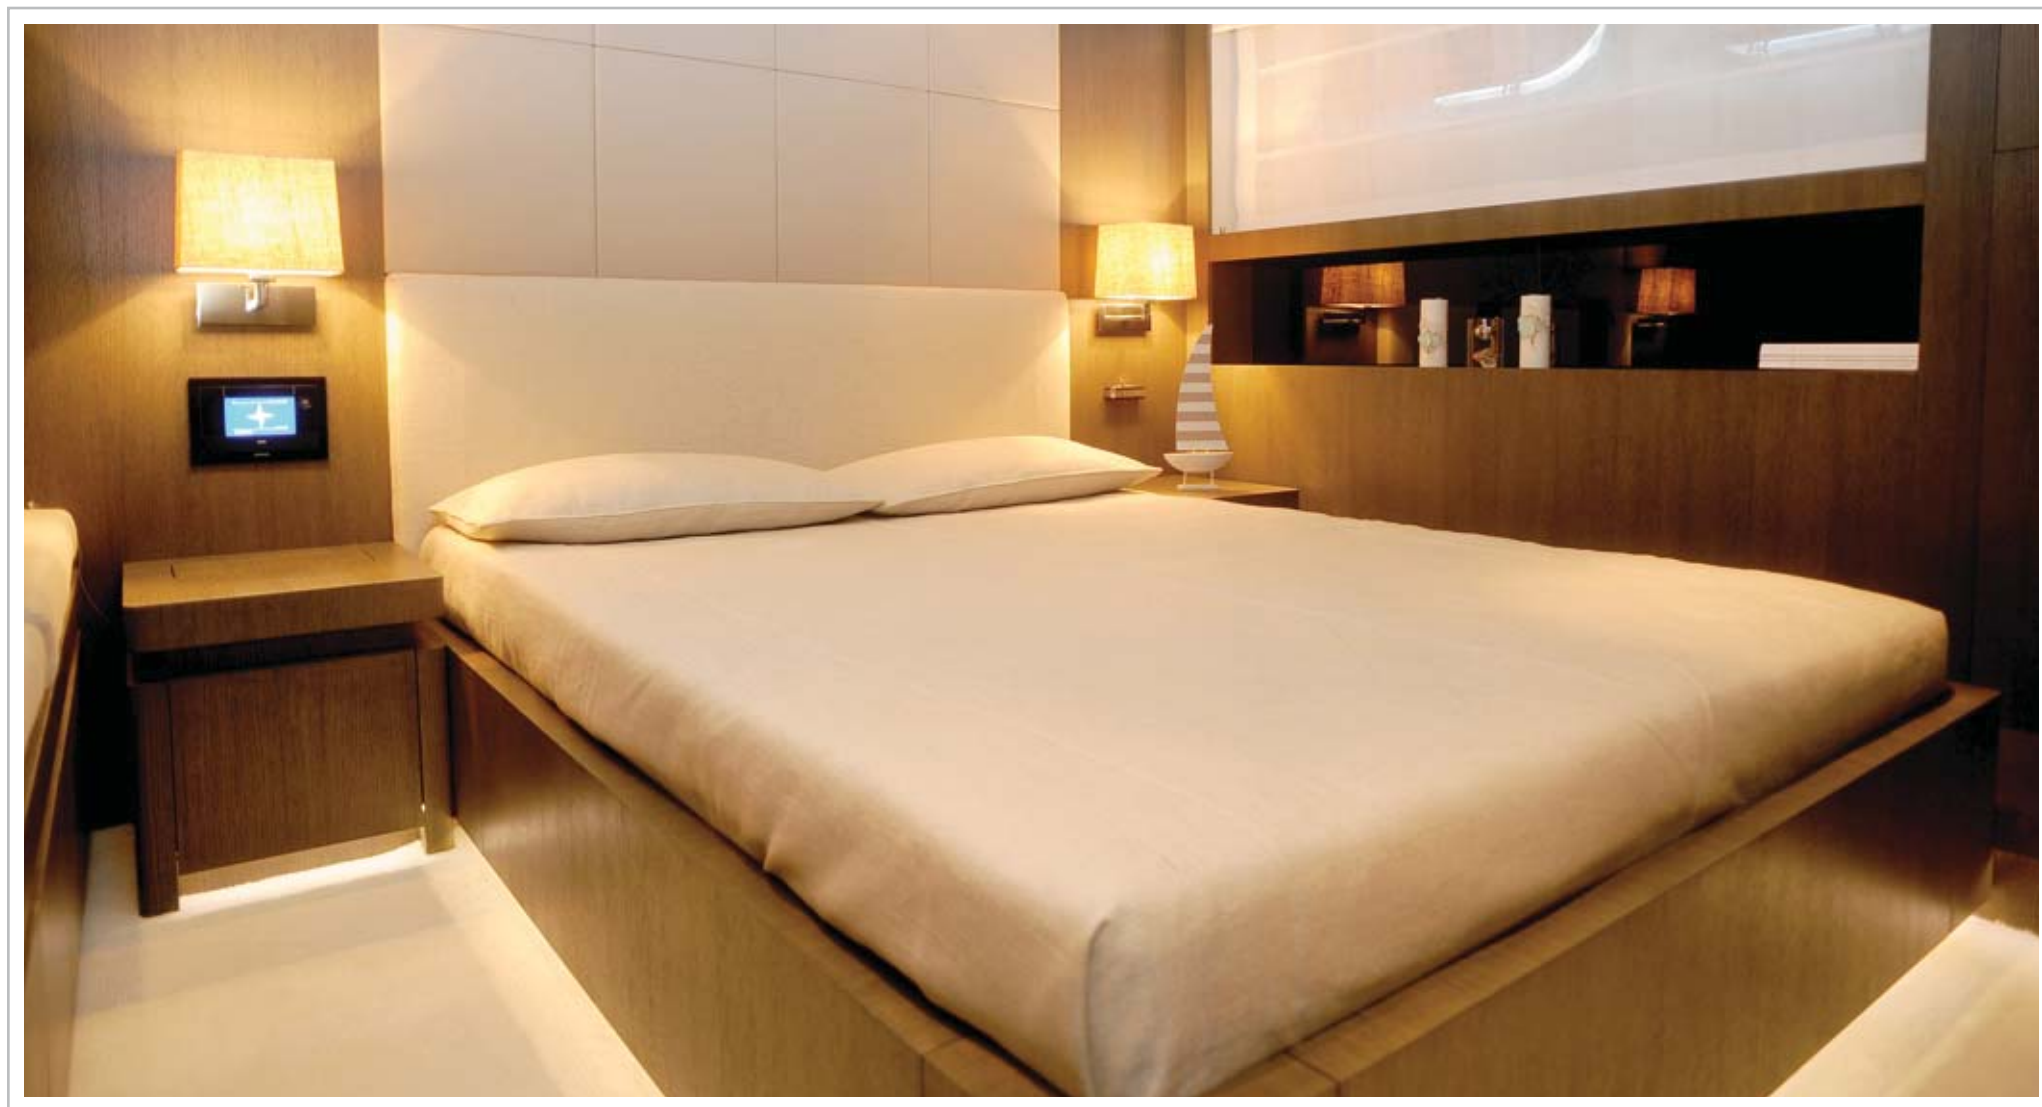

Aqua

ADMIRAL 130' | GUESTS: 10/11 | CABINS: 5 | CREW: 7