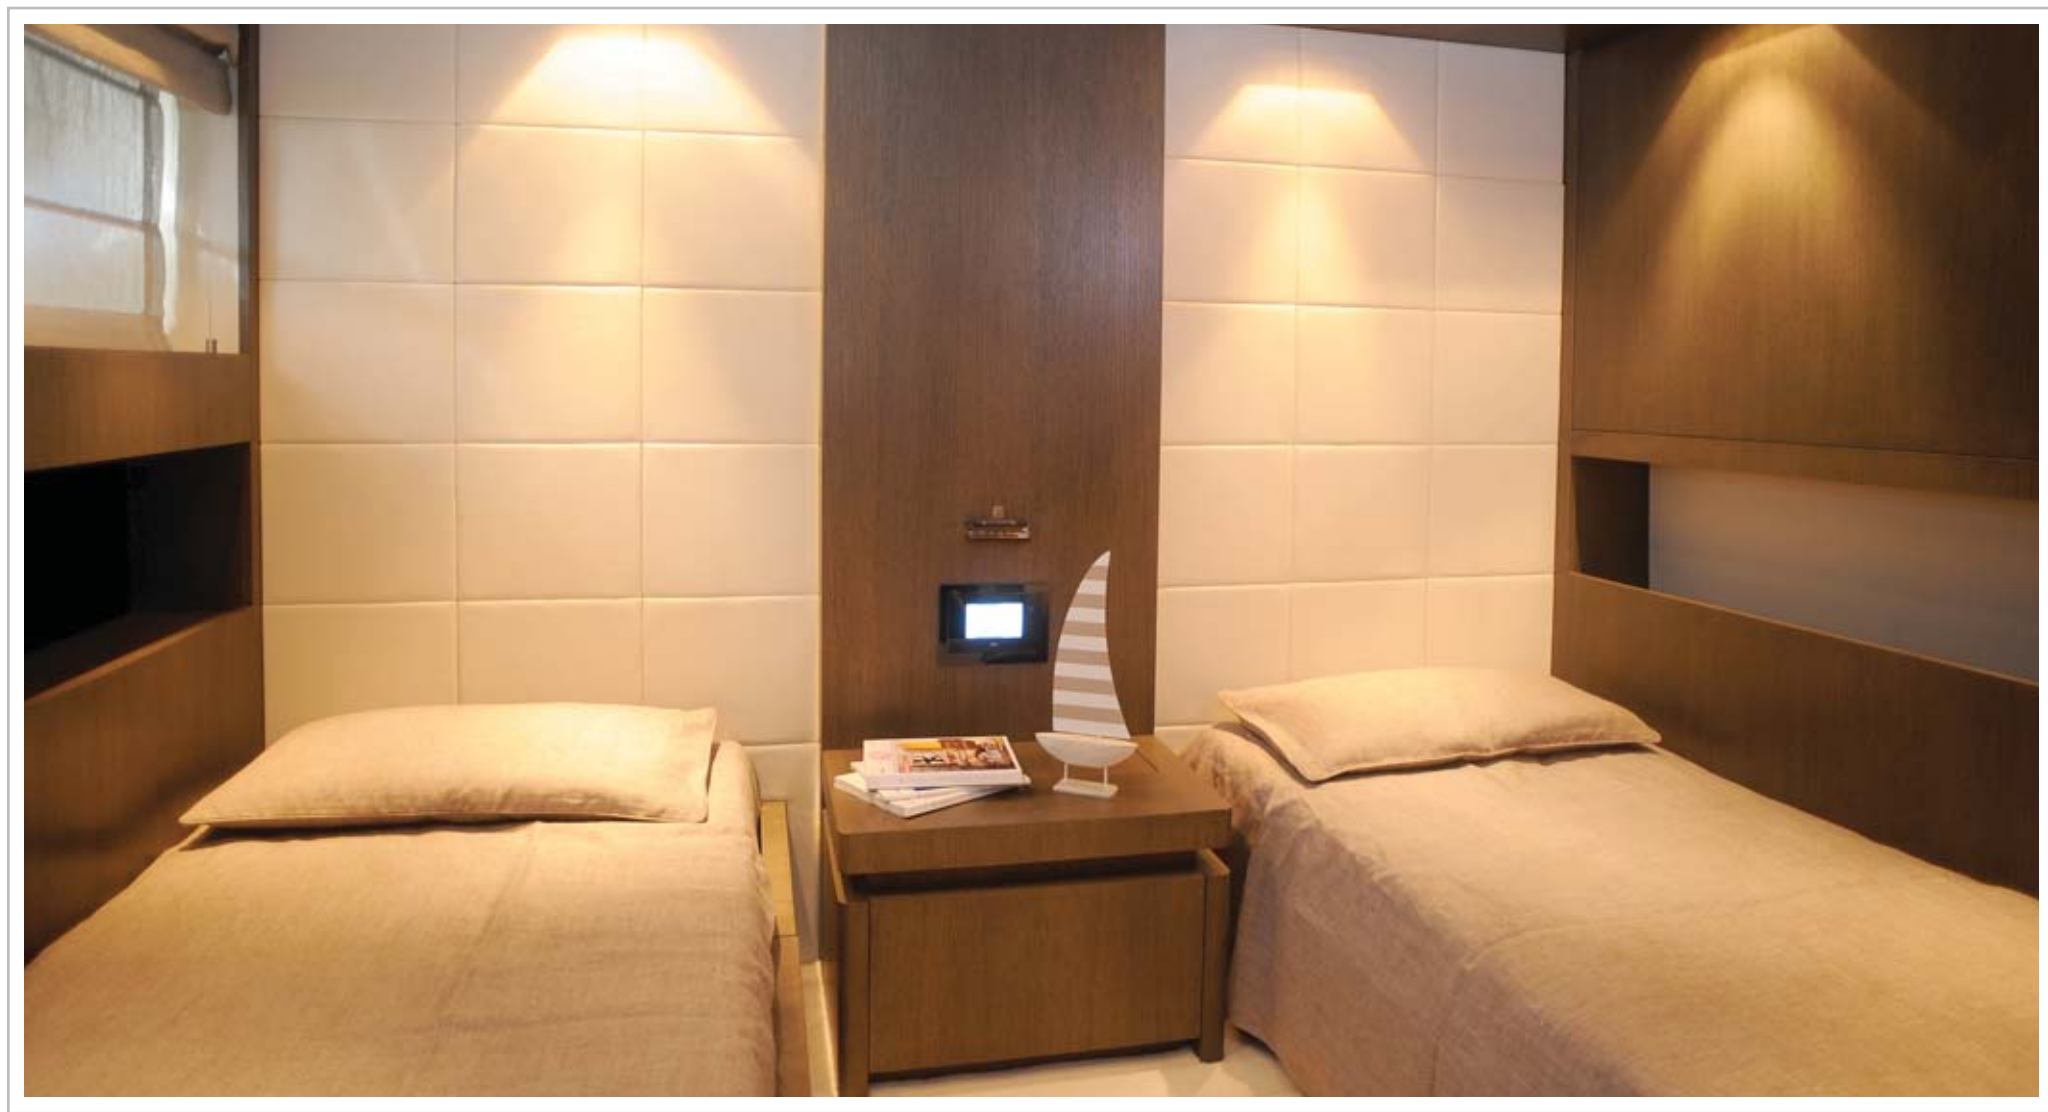

Aqua

ADMIRAL 130' | GUESTS: 10/11 | CABINS: 5 | CREW: 7