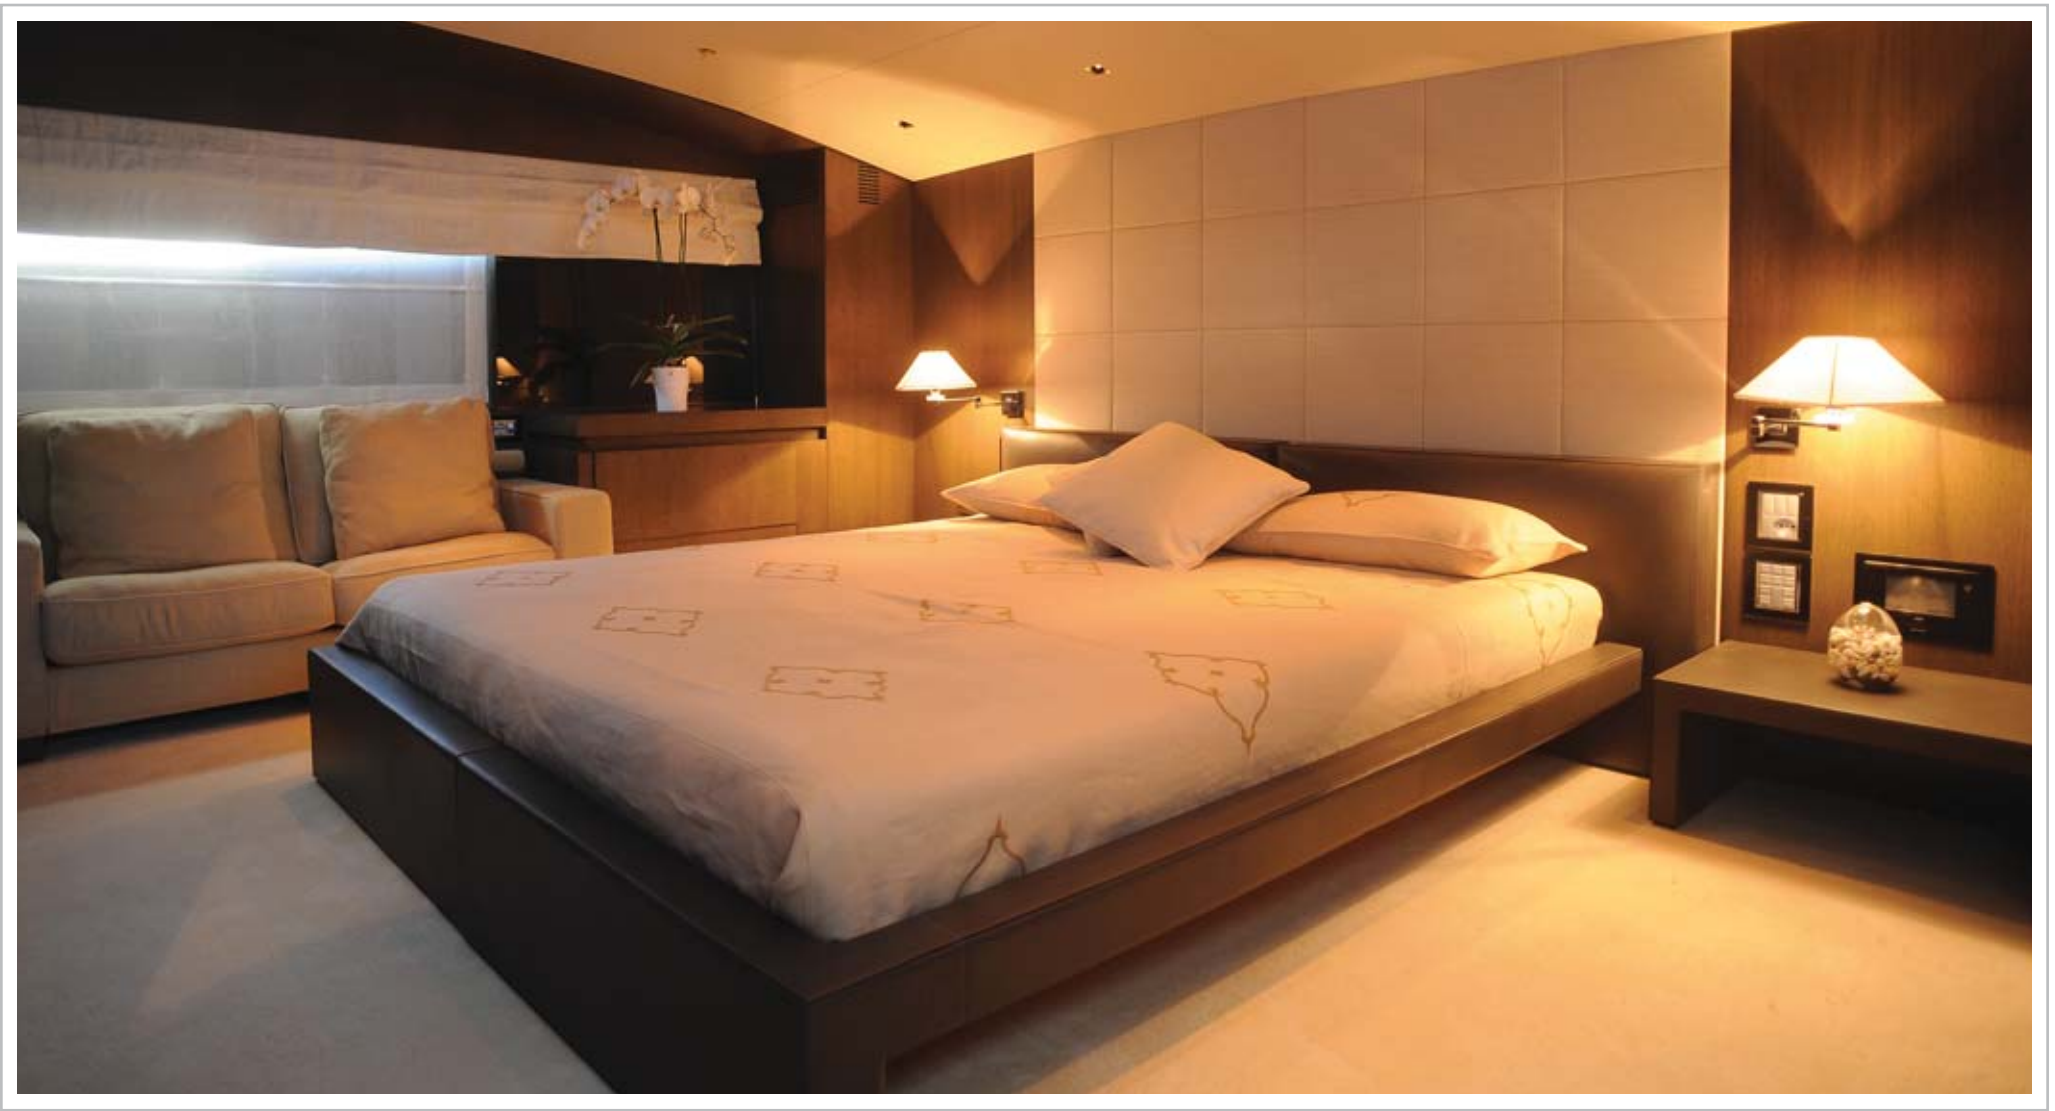

Aqua

ADMIRAL 130' | GUESTS: 10/11 | CABINS: 5 | CREW: 7