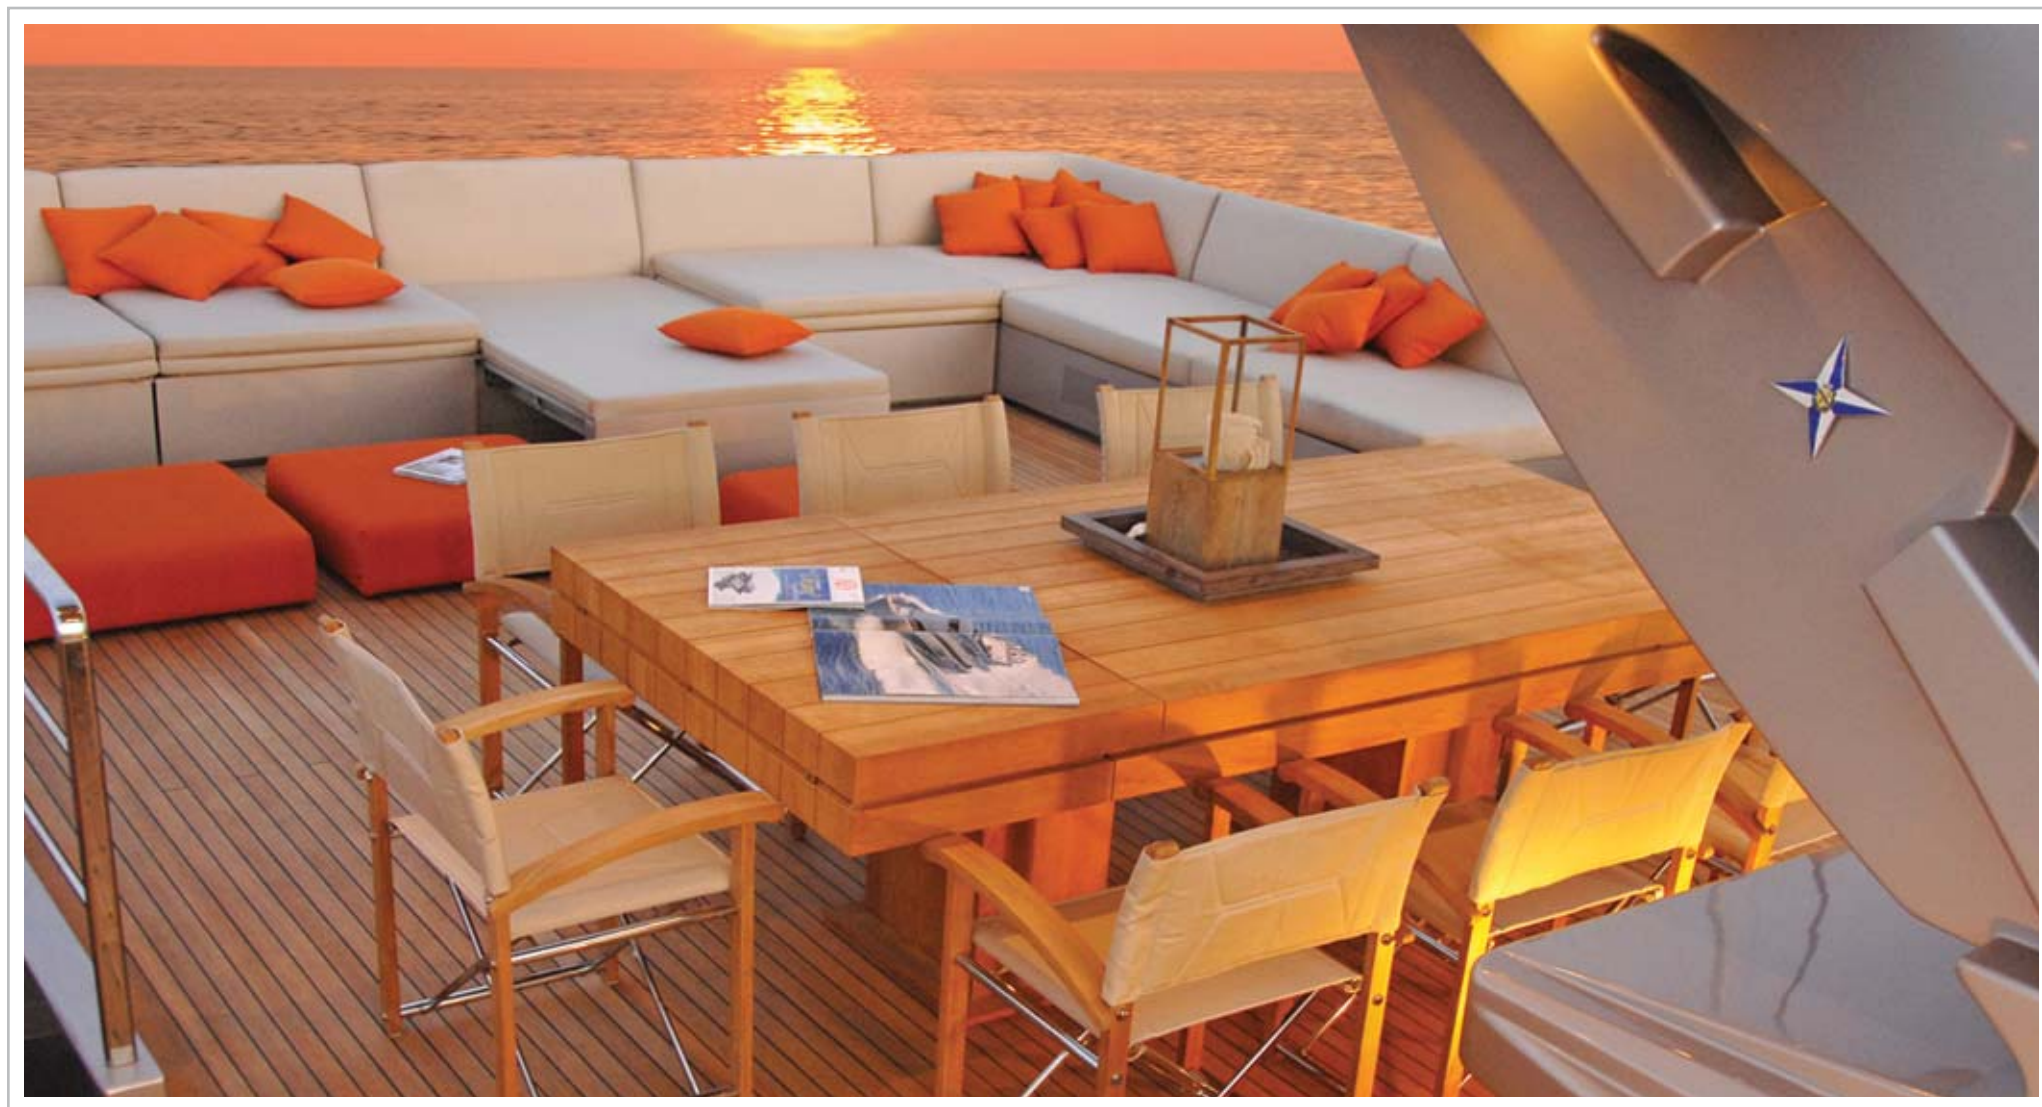

Aqua

ADMIRAL 130' | GUESTS: 10/11 | CABINS: 5 | CREW: 7