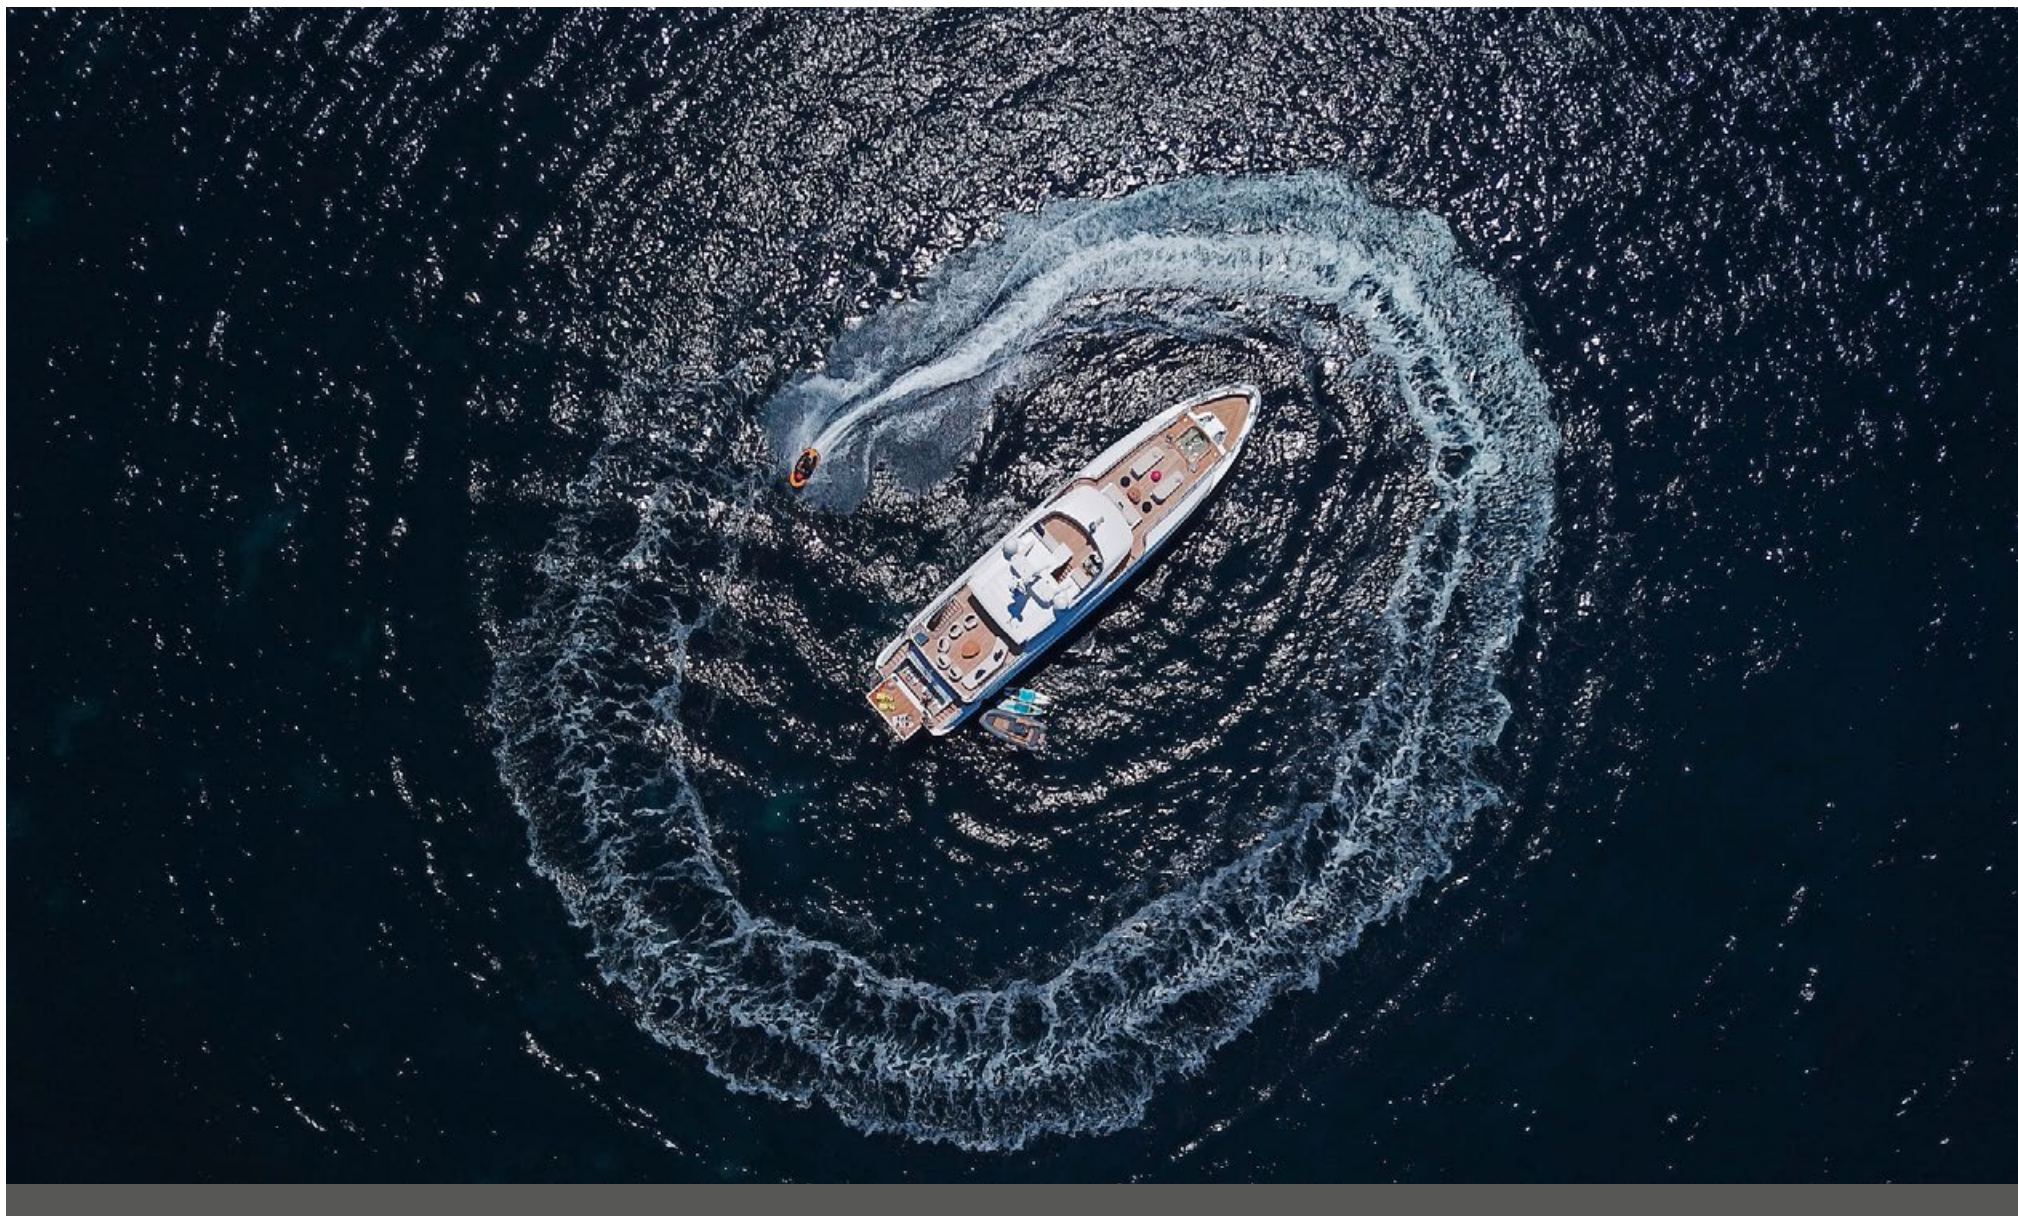

FOR CHARTER

URIAMIR 28.95M / 95'00"