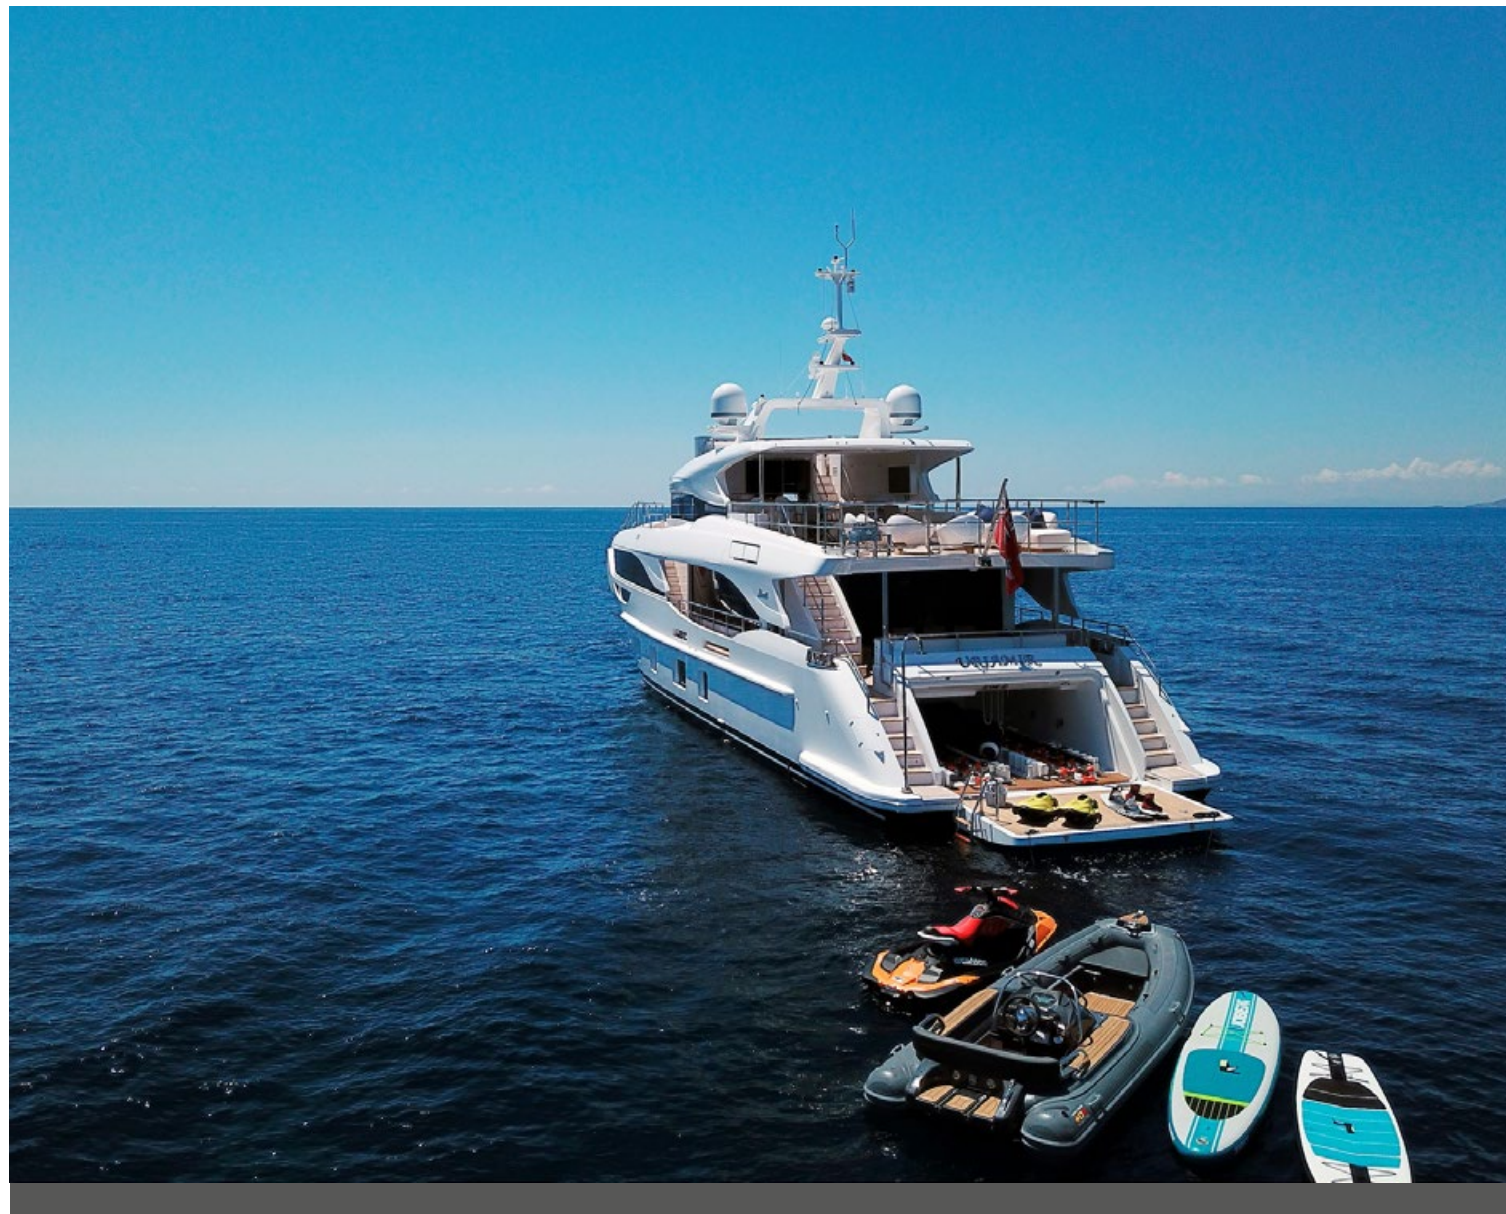

FOR CHARTER

URIAMIR

28.95M / 95'00"

TENDERS & TOYS

4 METERS JET DINGHY

---

2 SEATS JET SKI

---

2 X PADDLE BOARDS

---

2 X SEABOBS

WAKE BOARD

SKI EQUIPMENT

INFLATABLES