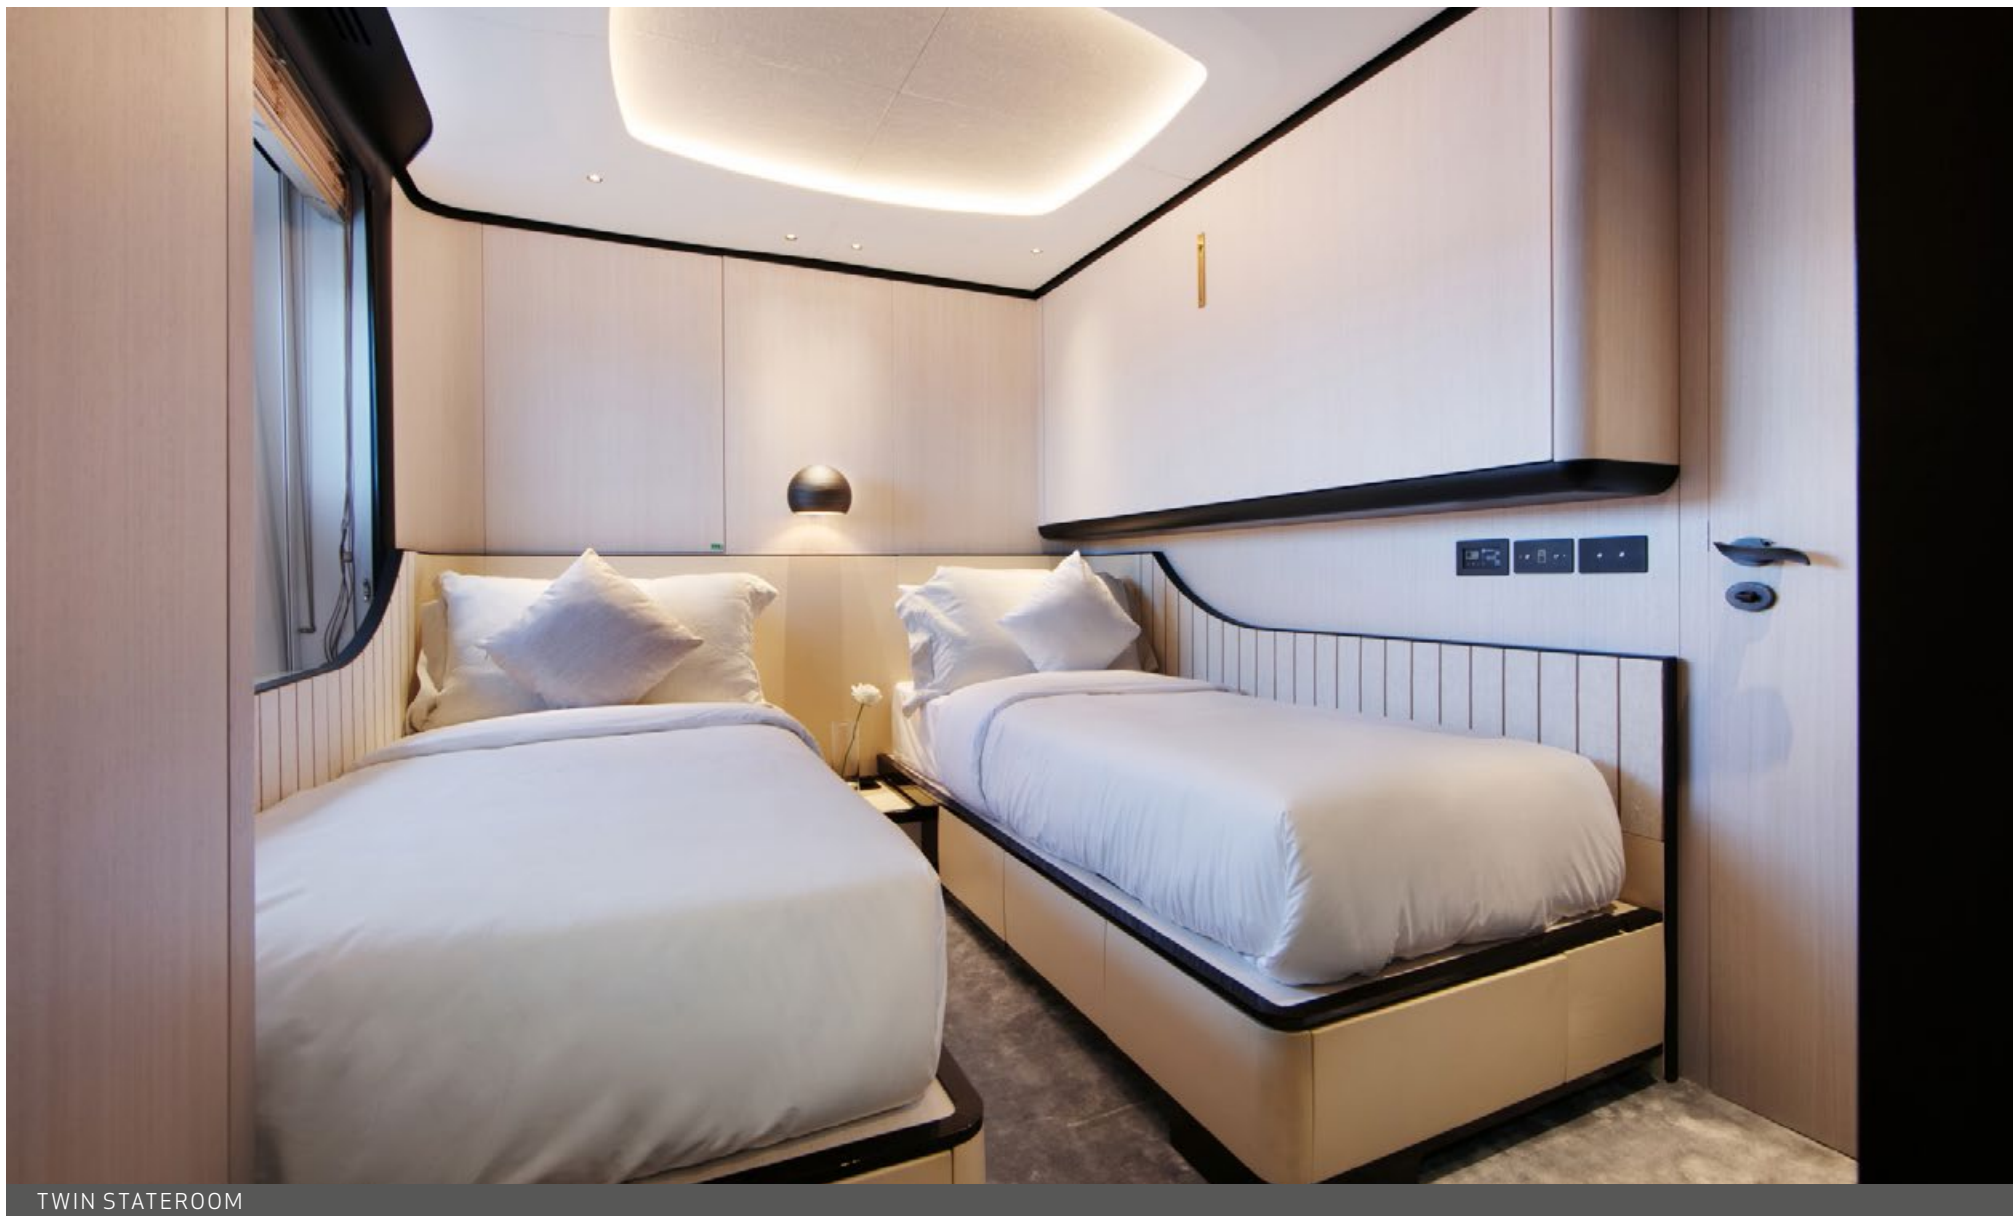

FOR CHARTER

URIAMIR 28.95M / 95'00"

TWIN STATEROOM