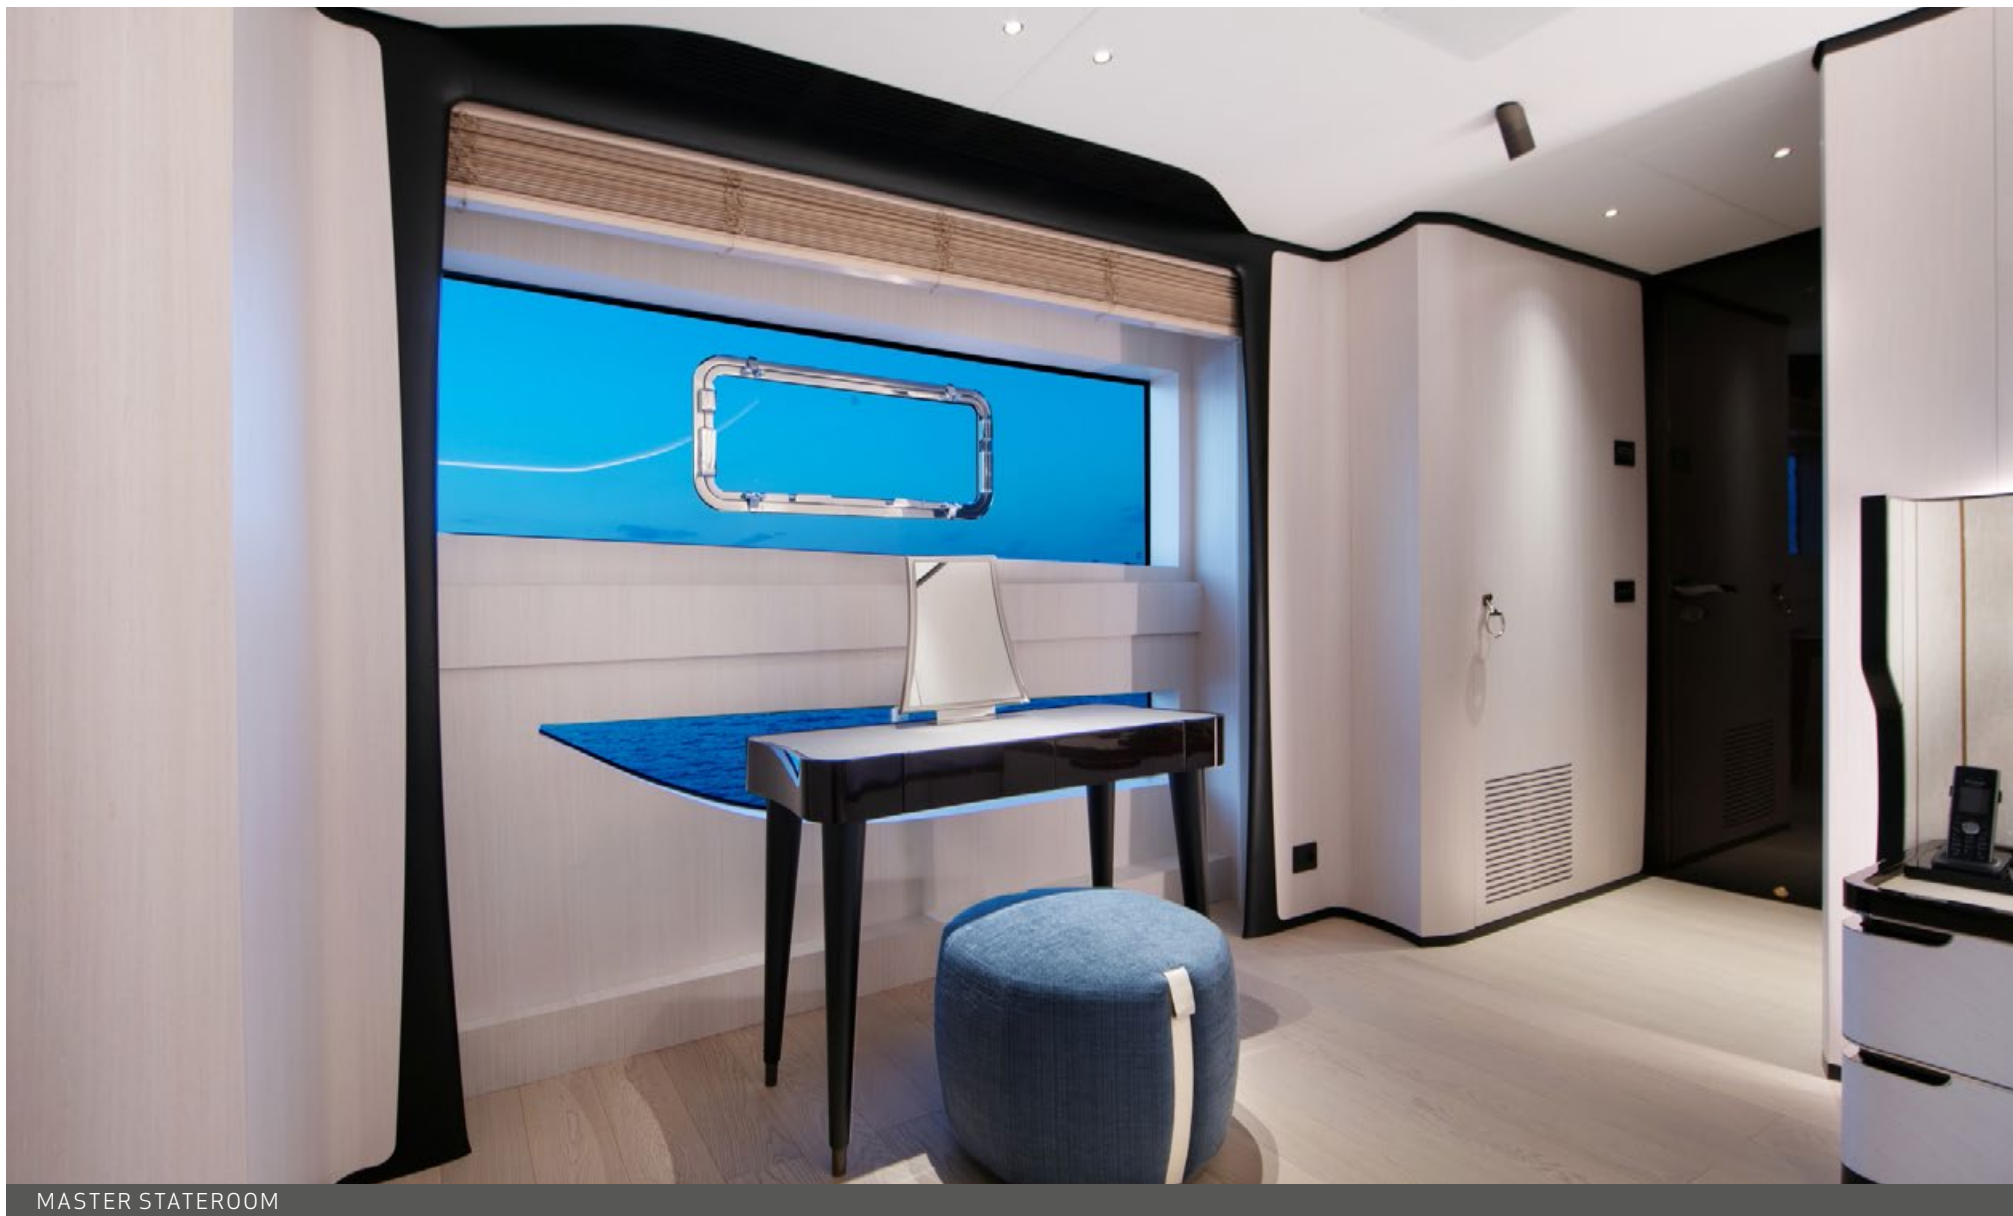

FOR CHARTER

URIAMIR 28.95M / 95'00"

MASTER STATEROOM