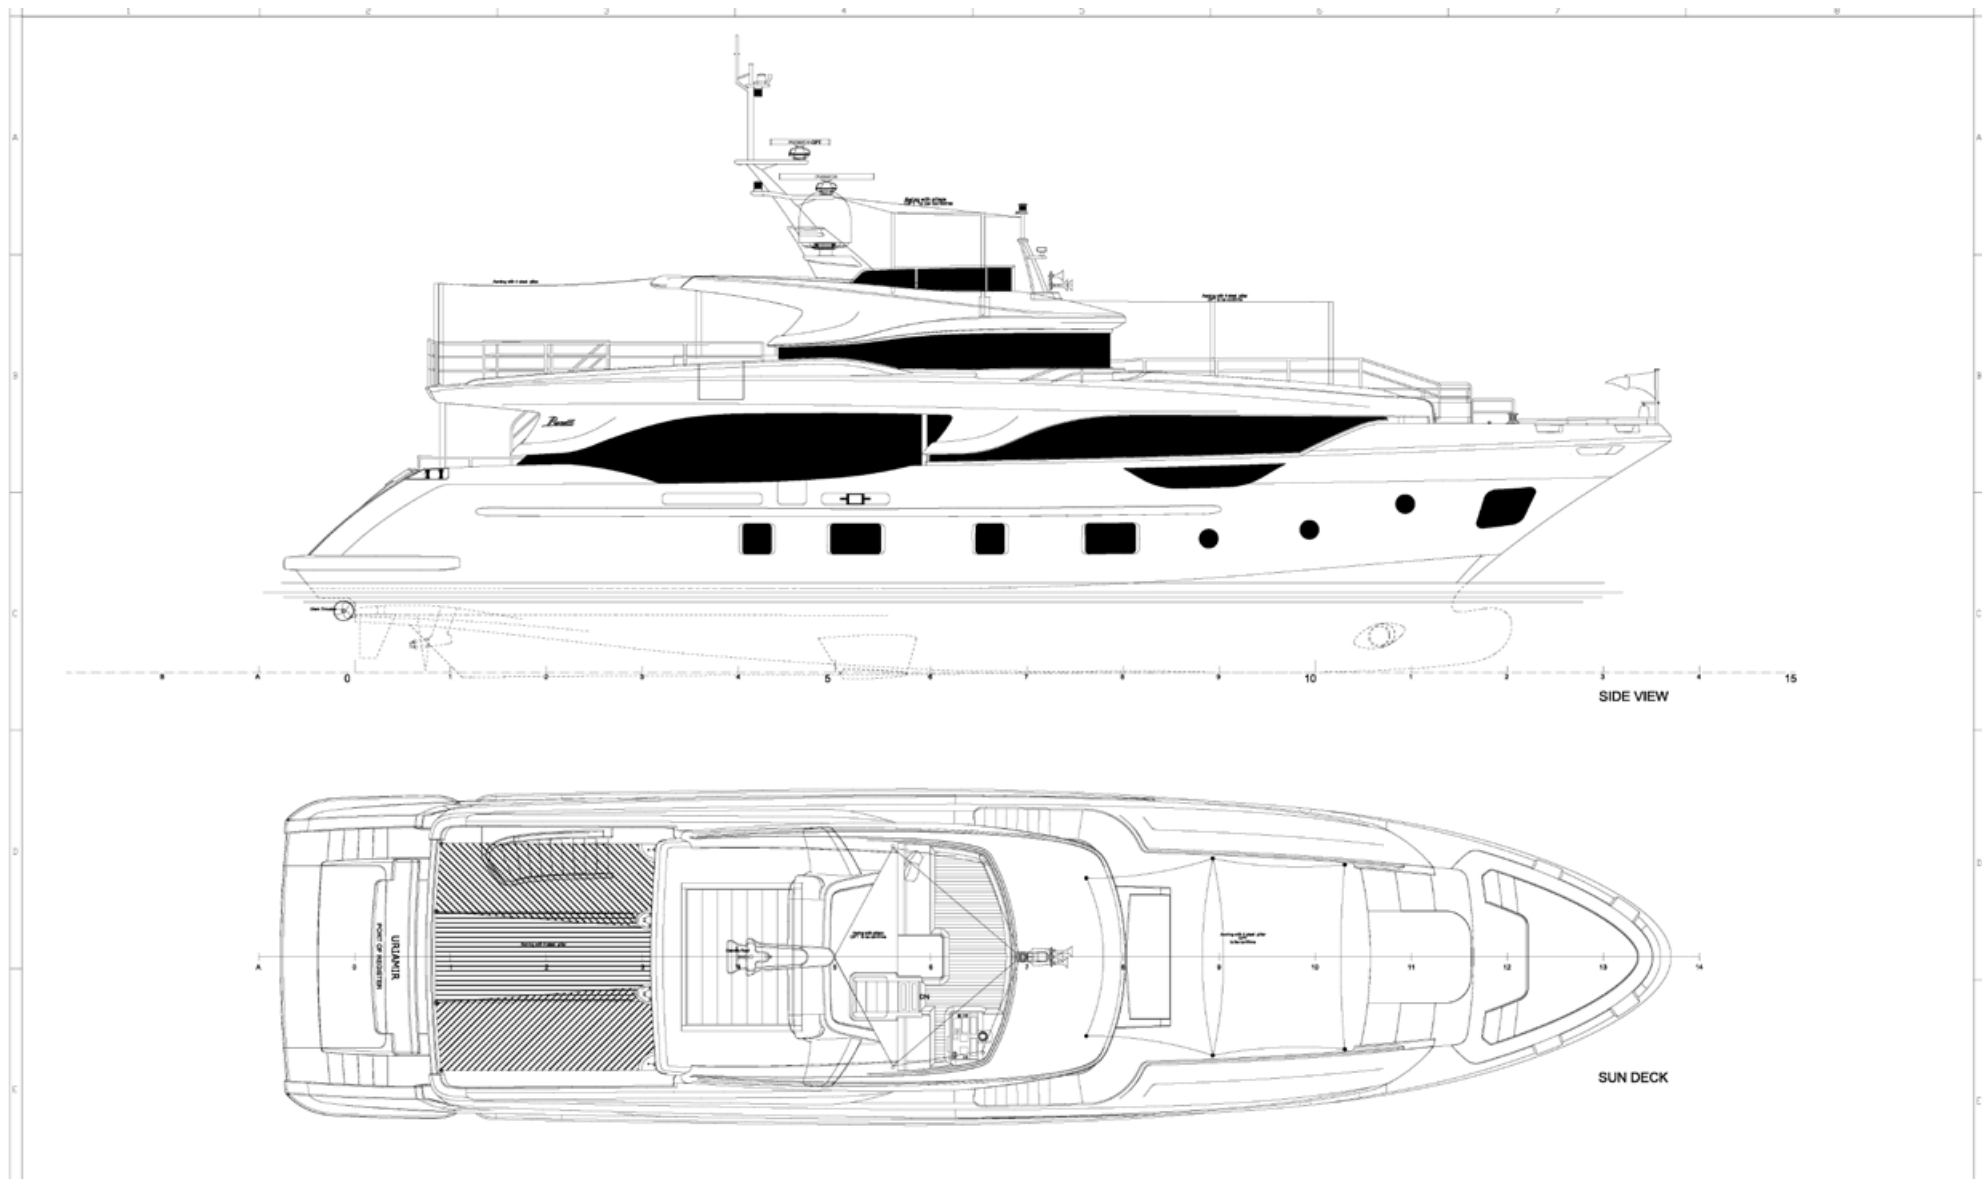

FOR CHARTER

URIAMIR 28.95M / 95'00"

GENERAL LAYOUT