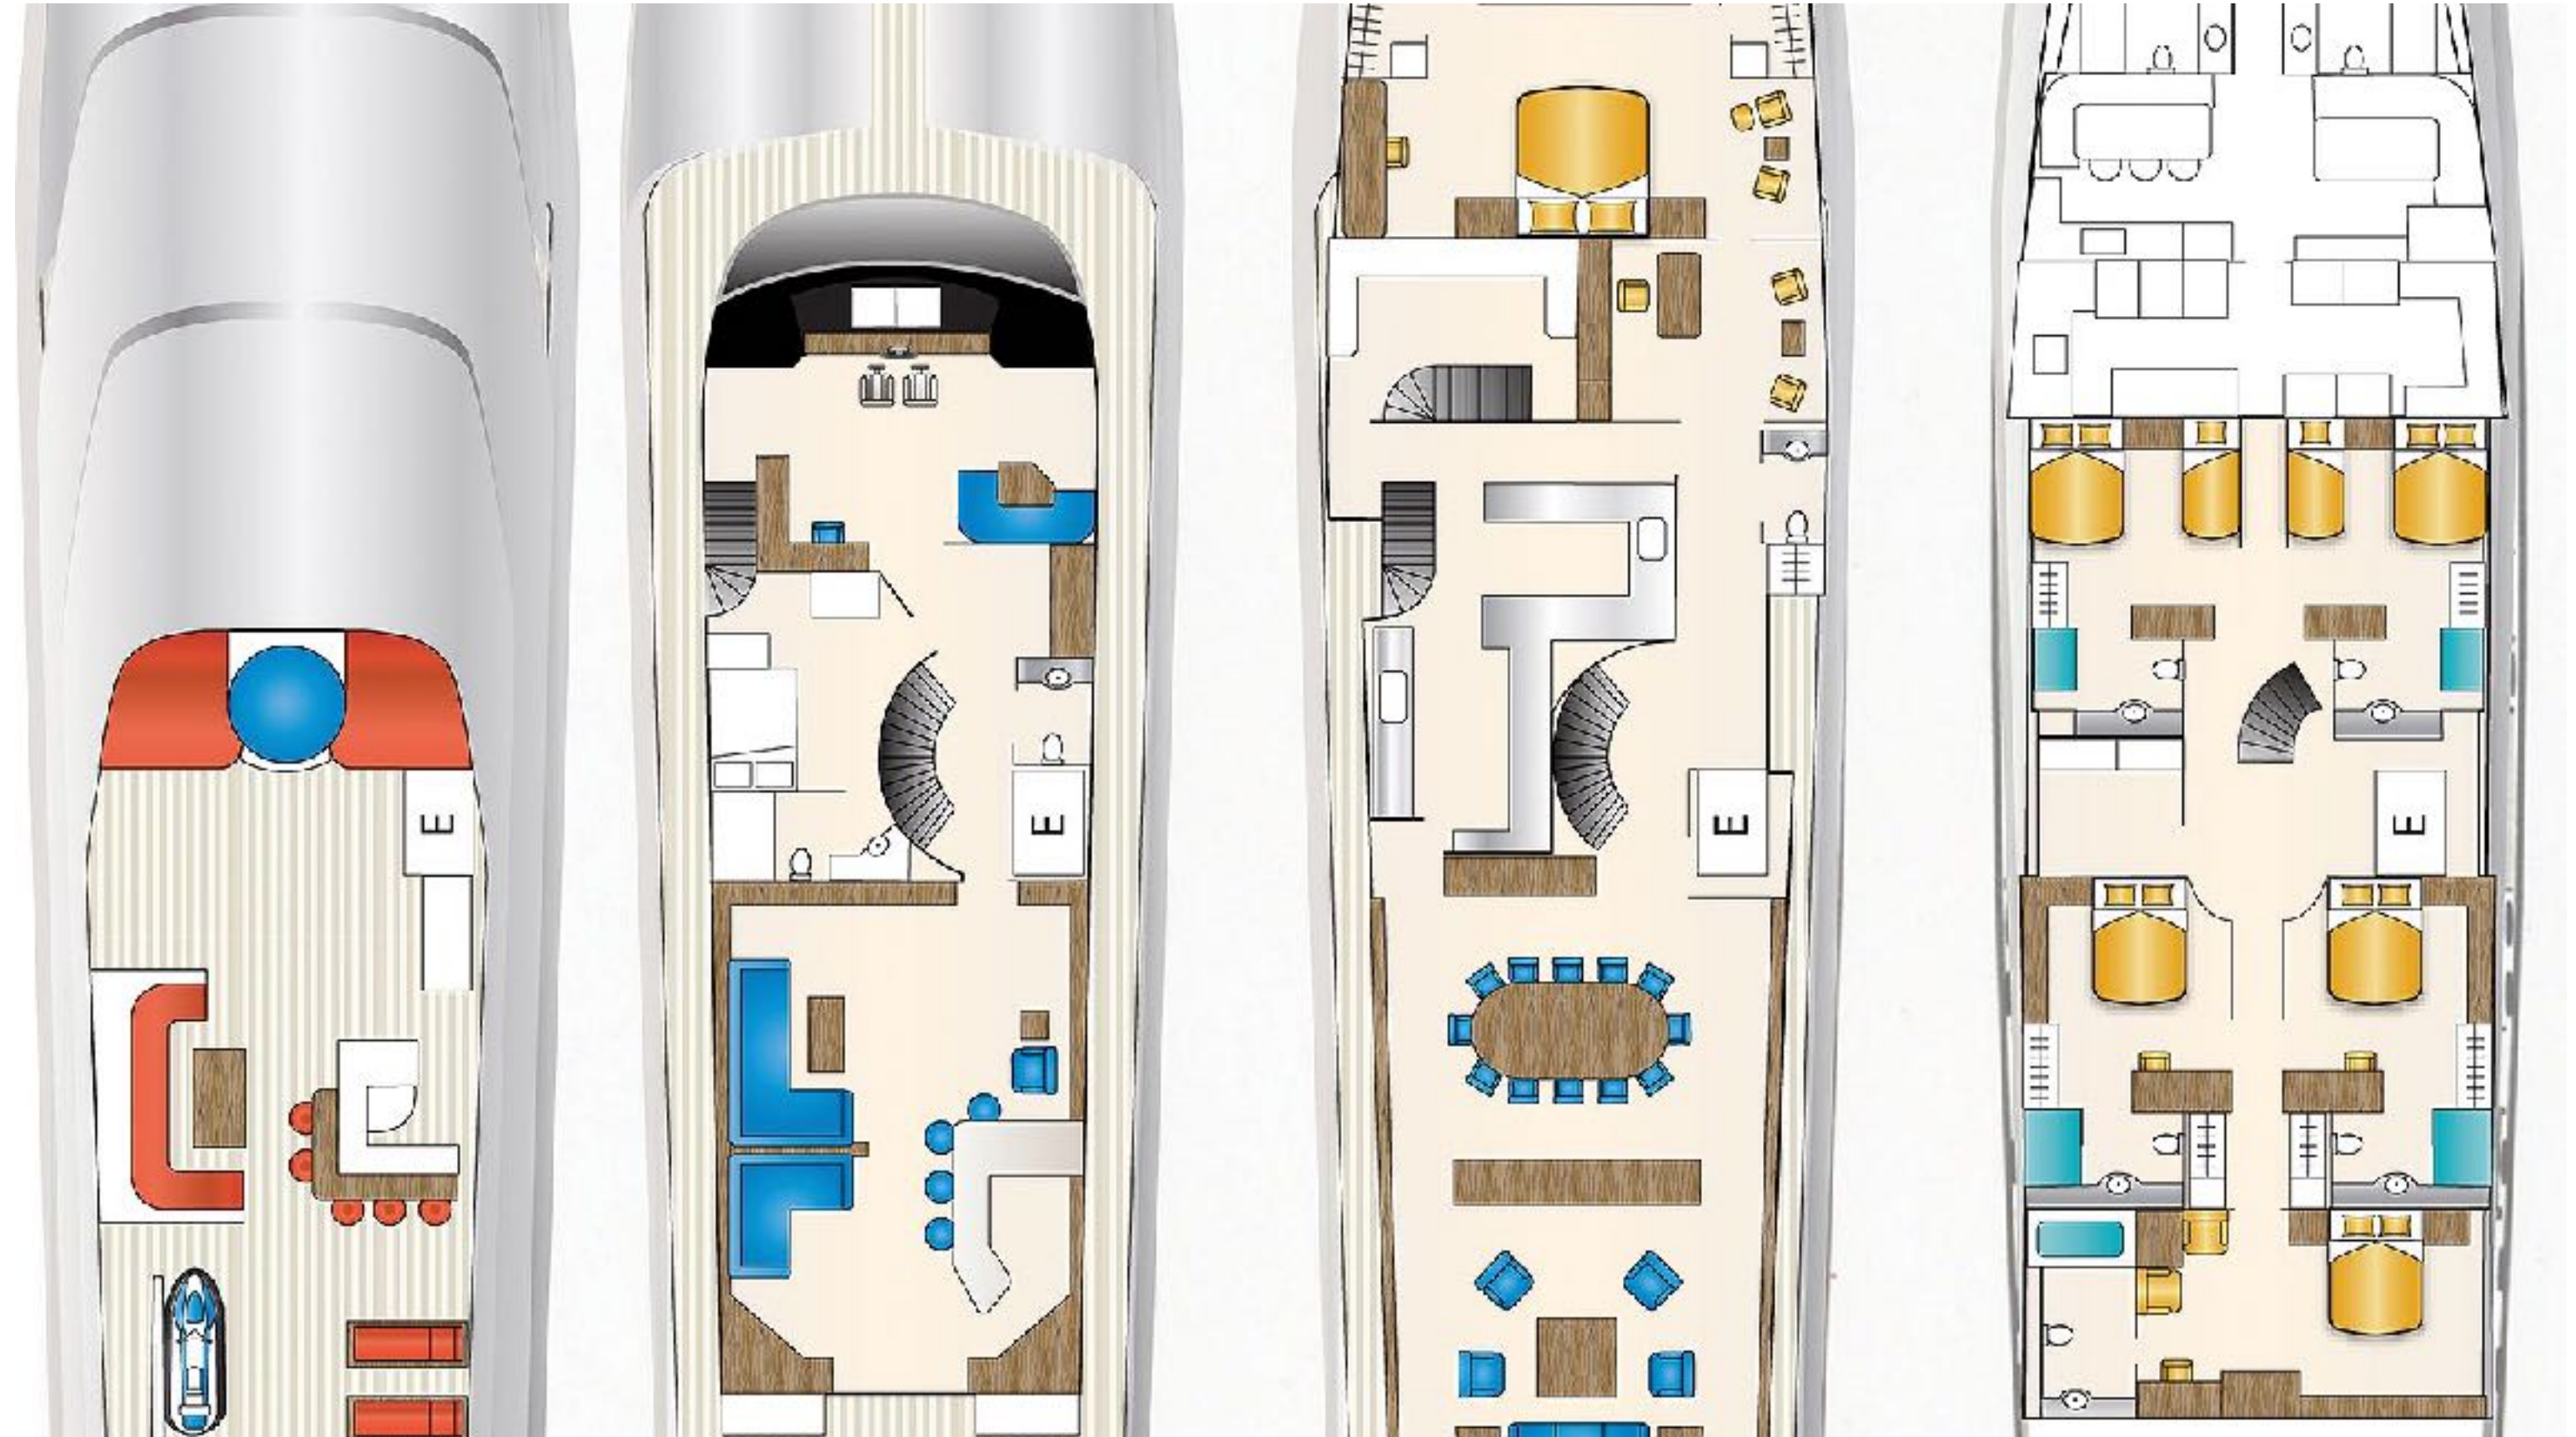

ONE MORE TOY

SUNDECK

LUXURY CHARTER YACHT

KEY FEATURES

- Elevator to all 4 decks
- Zero-speed stabilizers
- Sleeps 12 in 6 Staterooms including Full-beam Master Stateroom
- Full suite of water toys including water slide
- Huge Interior and Exterior spaces, perfect for Entertaining
- Shallow draft great for cruising the Bahamas and Caribbean

ONE MORE TOY

SPECIFICATIONS

Accommodates	12 Guests in 6 Staterooms
Arrangements	4 Double, 2 Twin
Length	155' (47.24m)
Beam	27'11" (8.51m)
Draft	8' (2.44m)
Year / Refit	2001 / 2018
Builder	Christensen
Engines	2 x MTU DDC 16V2000 1800 hp
Cruising Speed	14 knots
Max Speed	20 knots
Fuel Consumption	74 US Gall/Hr
Range	2.600nm
GRT	462

GENERAL ARRANGEMENT

ONE MORE TOY

C O N T A C T Y O U R C H A R T E R B R O K E R